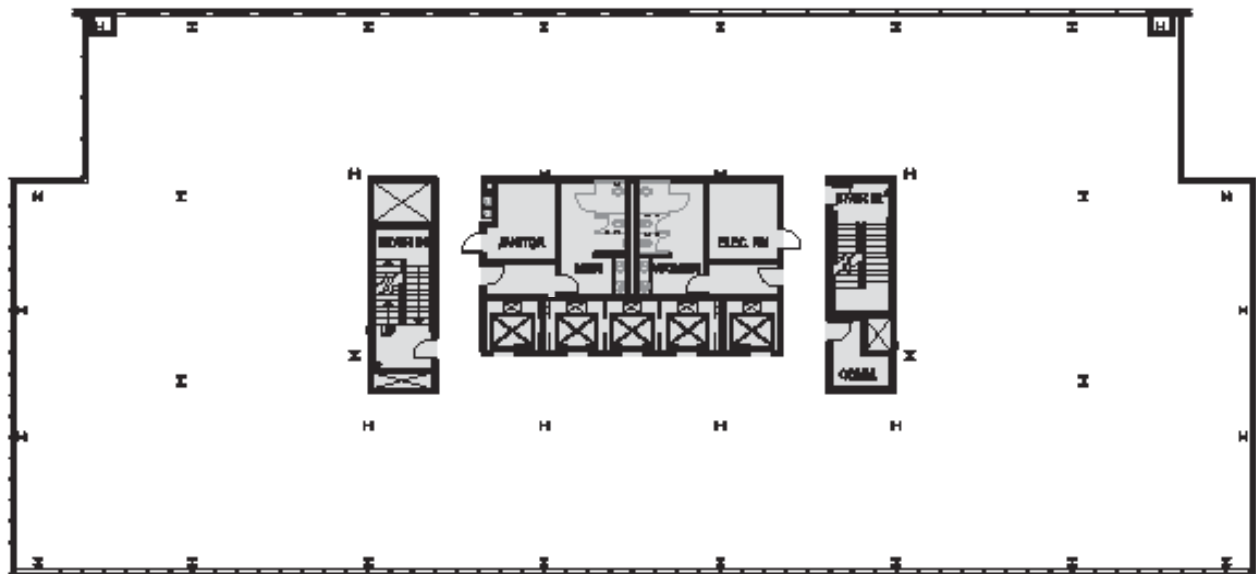

FEDERAL RESERVE BUILDING

1015 SECOND AVENUE, SEATTLE, WA 98104 206.467.7600 INFO@MARTINSELIG.COM FRBSEATTLE.COM

TYPICAL FLOOR Rentable square feet: 18,670

INFO@MARTINSELIG.COM
206.467.7600